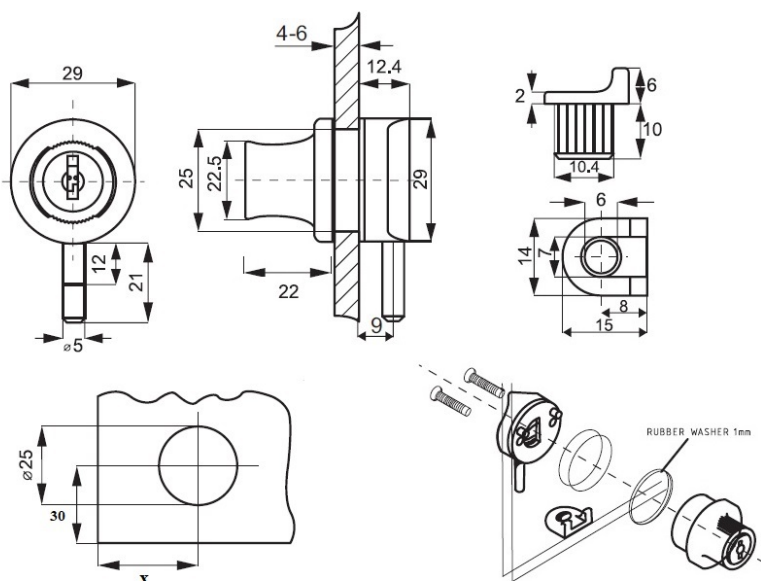

PRODUCT SHEET

Description:

Glass Door Lock X-689, CK SISO, Chrome Plated, 4-6mm Glass

Item number:

14.09.130-1

| Units | Box | Carton | HS Code | Barcode |
|-------|-----|--------|------------|--|
| Pcs. | 20 | 200 | 8301300000 |  |
| | | | | 5704866046190 |